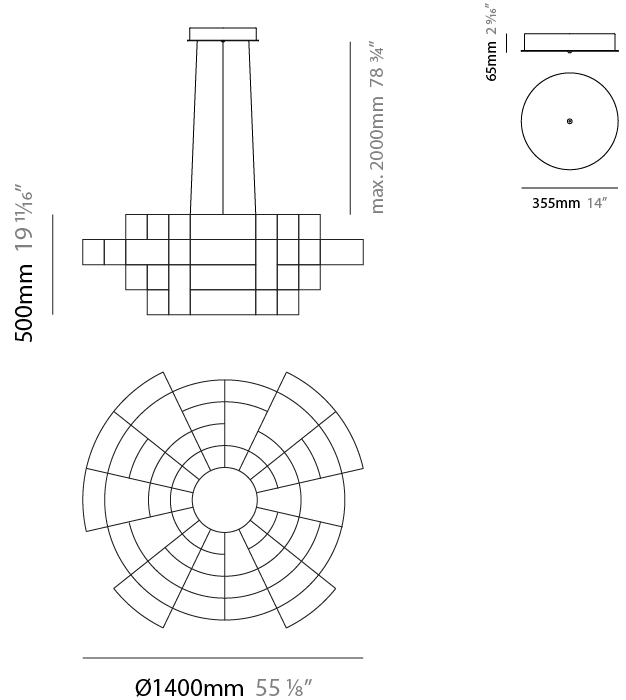

SPECTRE SUSPENSION

D101950-

base number   LED Dimming   Color Temperature   Finish Options

1. To build a product code in our configurator select the specify button on the base model # product page
2. To build a manual product code on this datasheet choose from the options listed below in blue font and add the suffix to the base model #

GENERAL

Series: Spectre
Brand: Quasar
Division: Design
Mounting Type: Suspension
Mounting Location: Ceiling
Subcategory: Ambient

PHYSICAL

Shape: Abstract
Diameter (mm): 1400
Diameter (in): 55 1/8
Height (mm): 500
Height (in): 19 11/16
Max. Overall Height (mm): 2500
Max. Overall Height (in): 98 7/16
Light Distribution: Omnidirectional
Weight (kg): 7
Weight (lbs): 15.43
Fixture Finish: NIC / BRA / BBR
Fixture Material: Metal
Cable Details: 2000mm Cable
Upon Request: Custom Sizes

ELECTRICAL

Lamp Type: LED
Input Wattage (W): 93
Dimming: 0-10V Dimming / Phase Dimming (120Vac Only)
Driver Included: Yes
Driver Location: Integrated
Driver Type: Constant Voltage - Universal
Driver Class: Class 2
Input Voltage (V): 120 - 277
Output Voltage (V): 12

LED

Number of LEDs: 155
Color Temperature (°K): 2400 / 2800
Max. Delivered Lumen (lm): 4650 (2800K)
CRI: >90 CRI
Lamp Life (hrs): 50000

OPTICAL

RATINGS AND CERTIFICATIONS

Certified By: Certified for North American Standards
IP rating: IP20

PROJECT _____
TYPE _____
SPECIFIER _____
QUANTITY _____
DATE _____